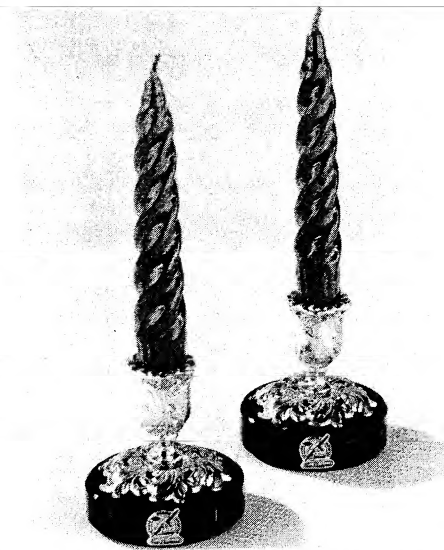

DESIGNED TO MEET VERY DESI

61 CANDLEHOLDER WITH ROSETTE